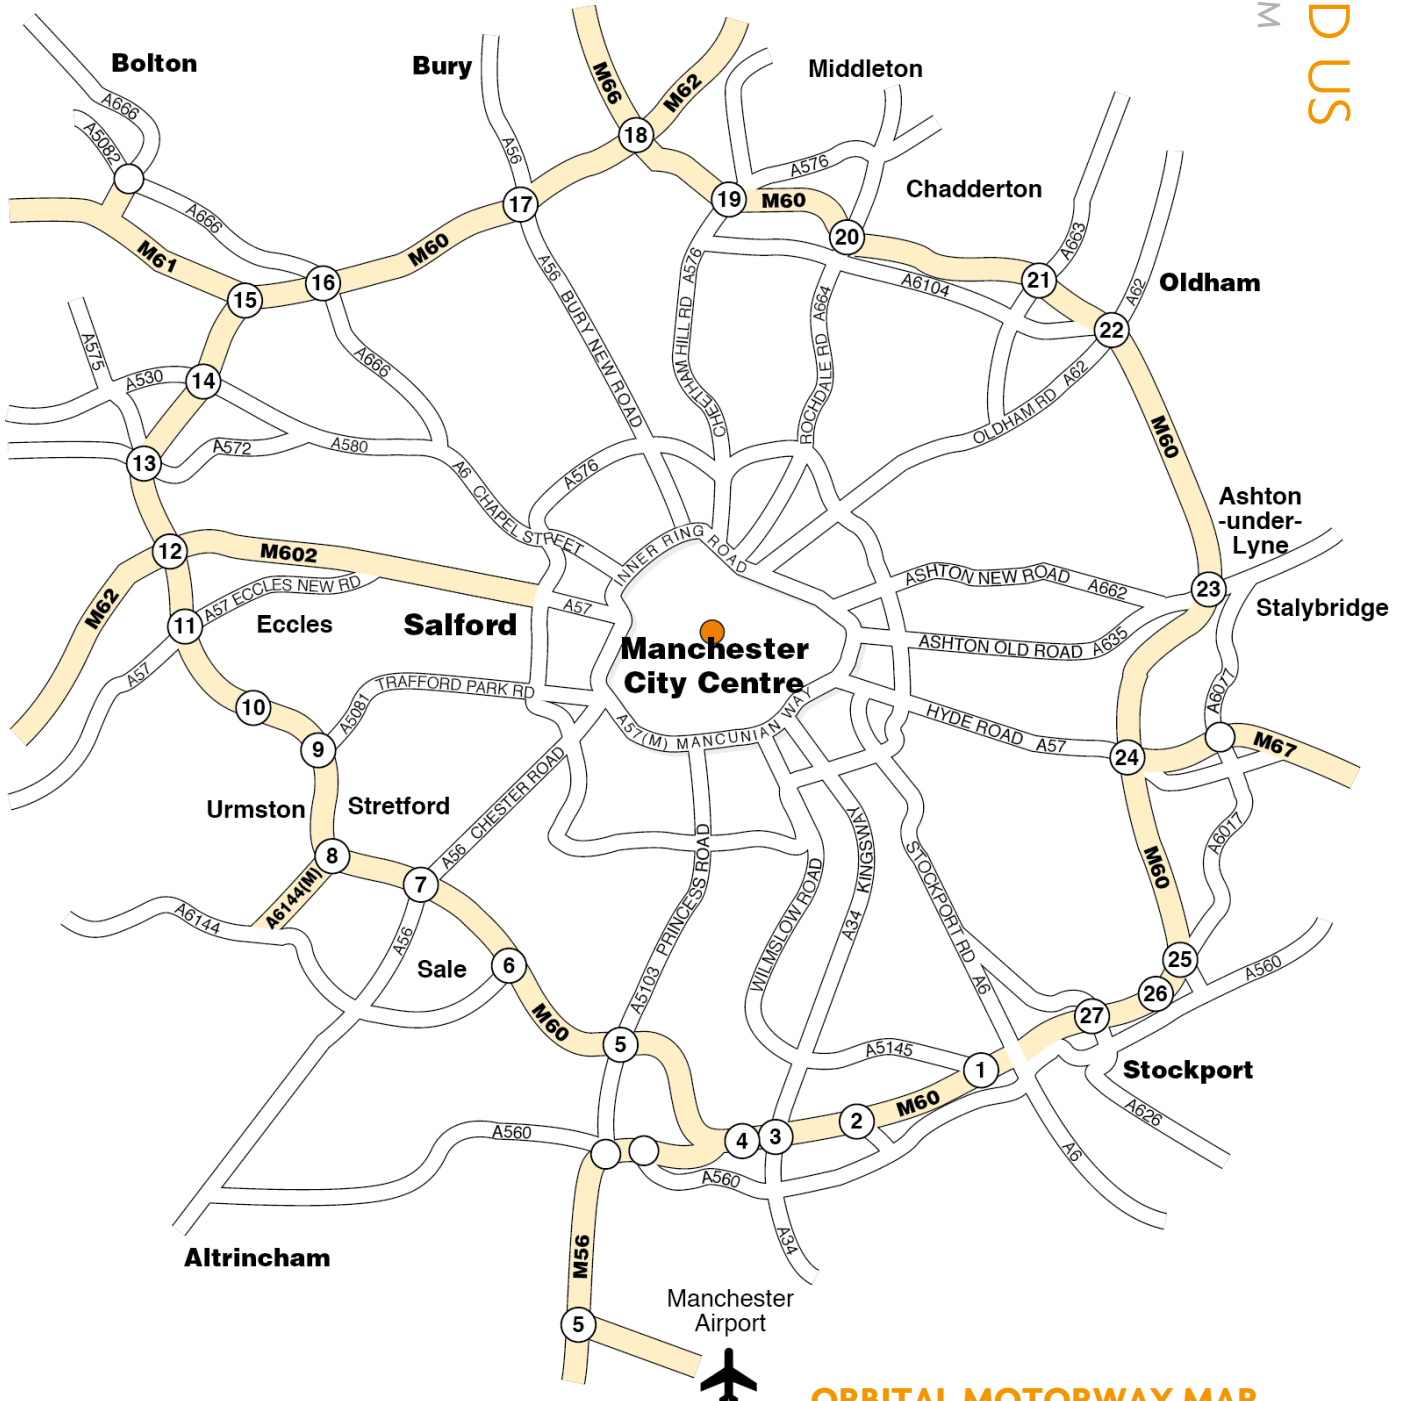

ORBITAL MOTORWAY MAP

VIEW MAP OF CITY CENTRE

-  **Metrolink:** Stops
-  **Shuttle Bus:**
-  Service 1
-  Service 2
-  Service 3
-  **By Rail:** Piccadilly and Victoria Stations.
Approximately 5 minutes by taxi.
-  **By Air:** Manchester Airport.
Approximately 15 minutes by taxi.
-  **Parking:** There is metered street parking immediately outside the offices.

CITY CENTRE MAP

 [BACK TO ORBITAL MOTORWAY MAP](#)

[VIEW OF STREET MAP](#) 

[BACK TO CITY CENTRE MAP](#)

[STREET MAP](#)