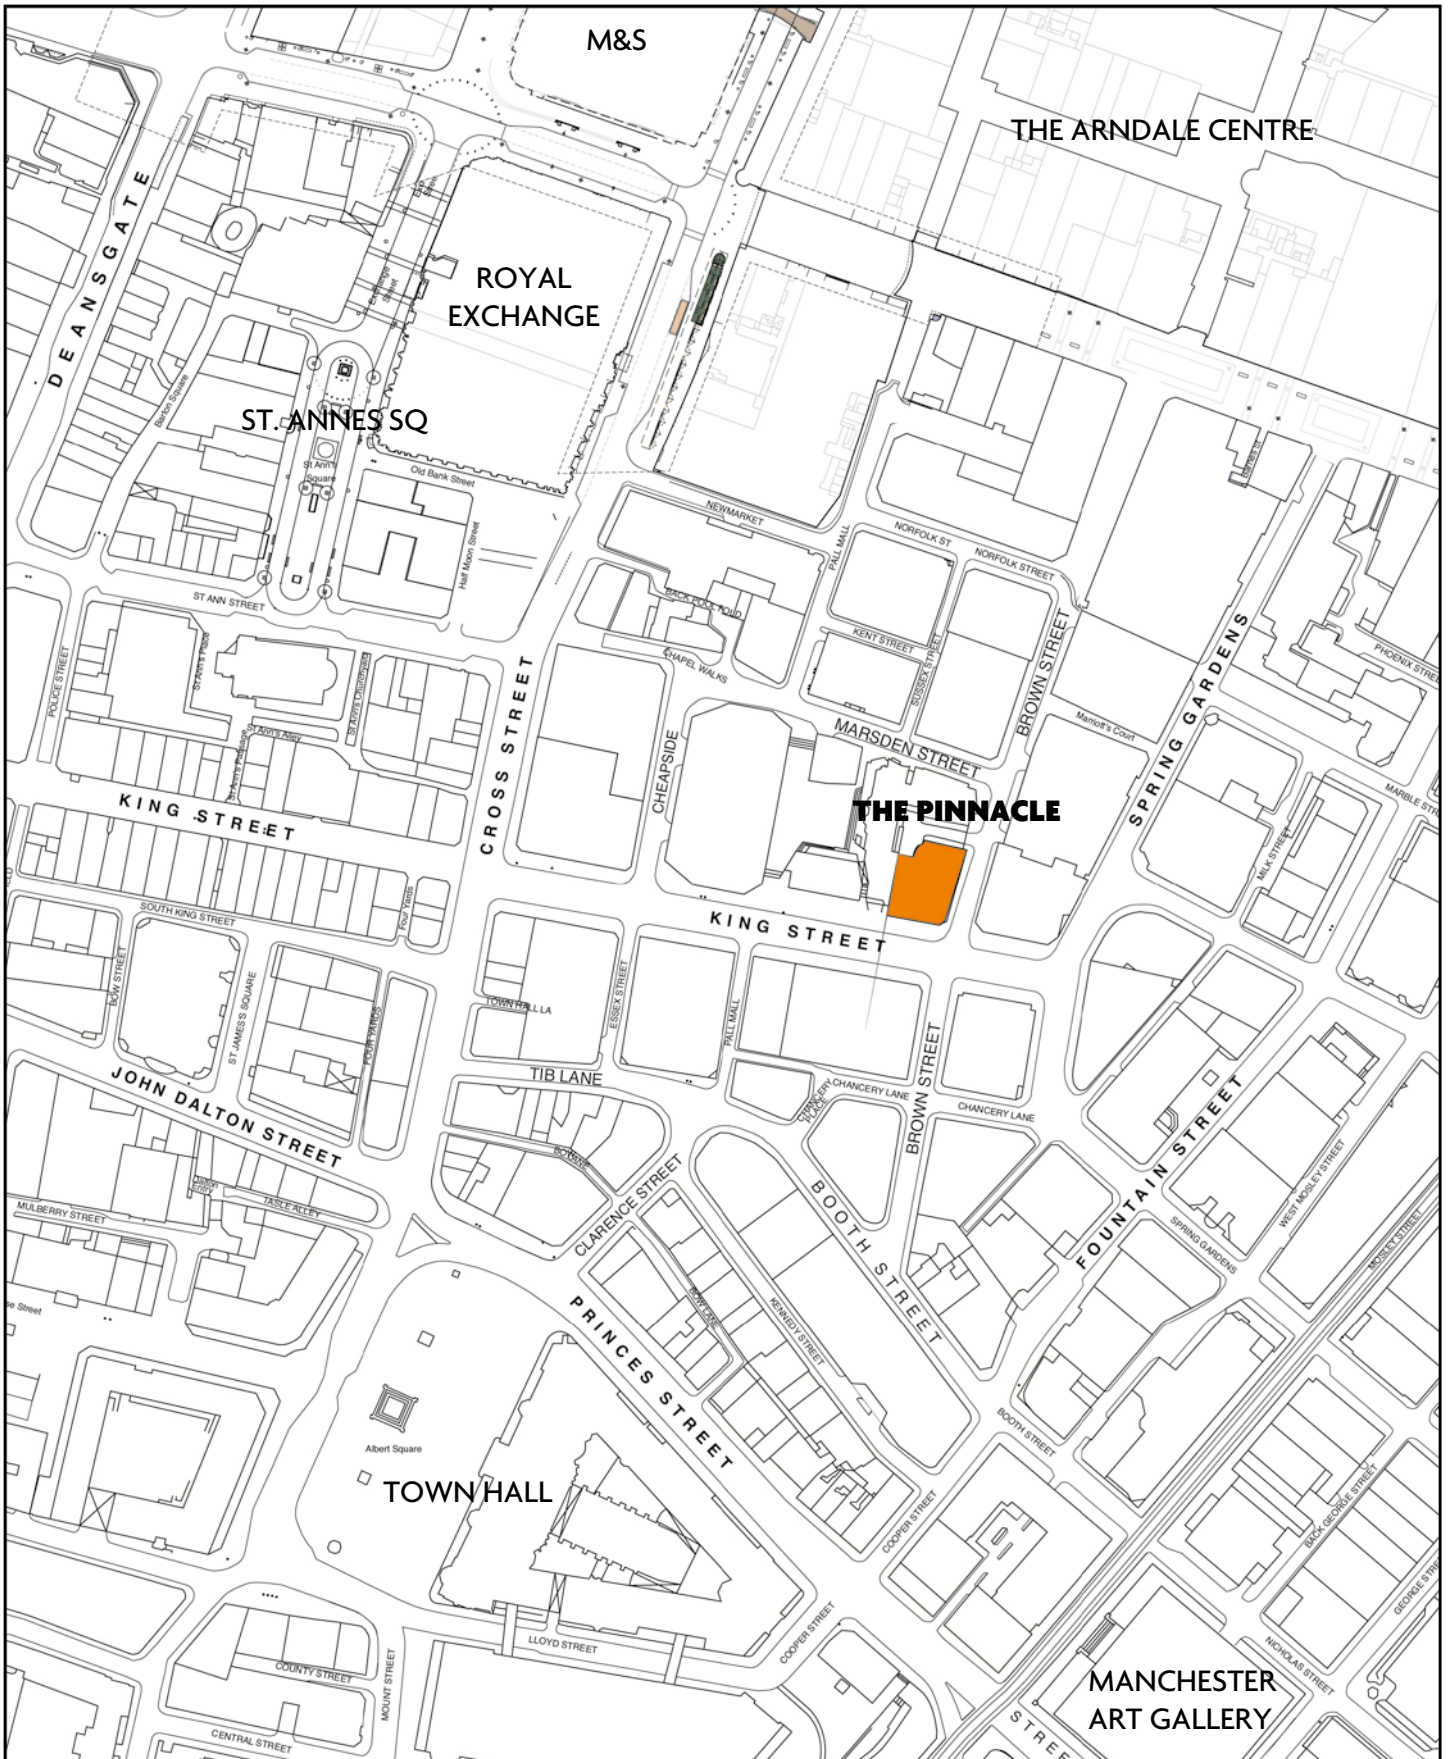

ORBITAL MOTORWAY MAP

VIEW MAP OF CITY CENTRE

-  **Metrolink:** Stops
-  **Shuttle Bus:**
-  Service 1
-  Service 2
-  Service 3
-  **By Rail:** Piccadilly and Victoria Stations.
Approximately 5 minutes by taxi.
-  **By Air:** Manchester Airport.
Approximately 15 minutes by taxi.
-  **Parking:** There is metered street parking immediately outside the offices.

CITY CENTRE MAP

 [BACK TO ORBITAL MOTORWAY MAP](#)

[VIEW OF STREET MAP](#) 

[BACK TO CITY CENTRE MAP](#)

[STREET MAP](#)