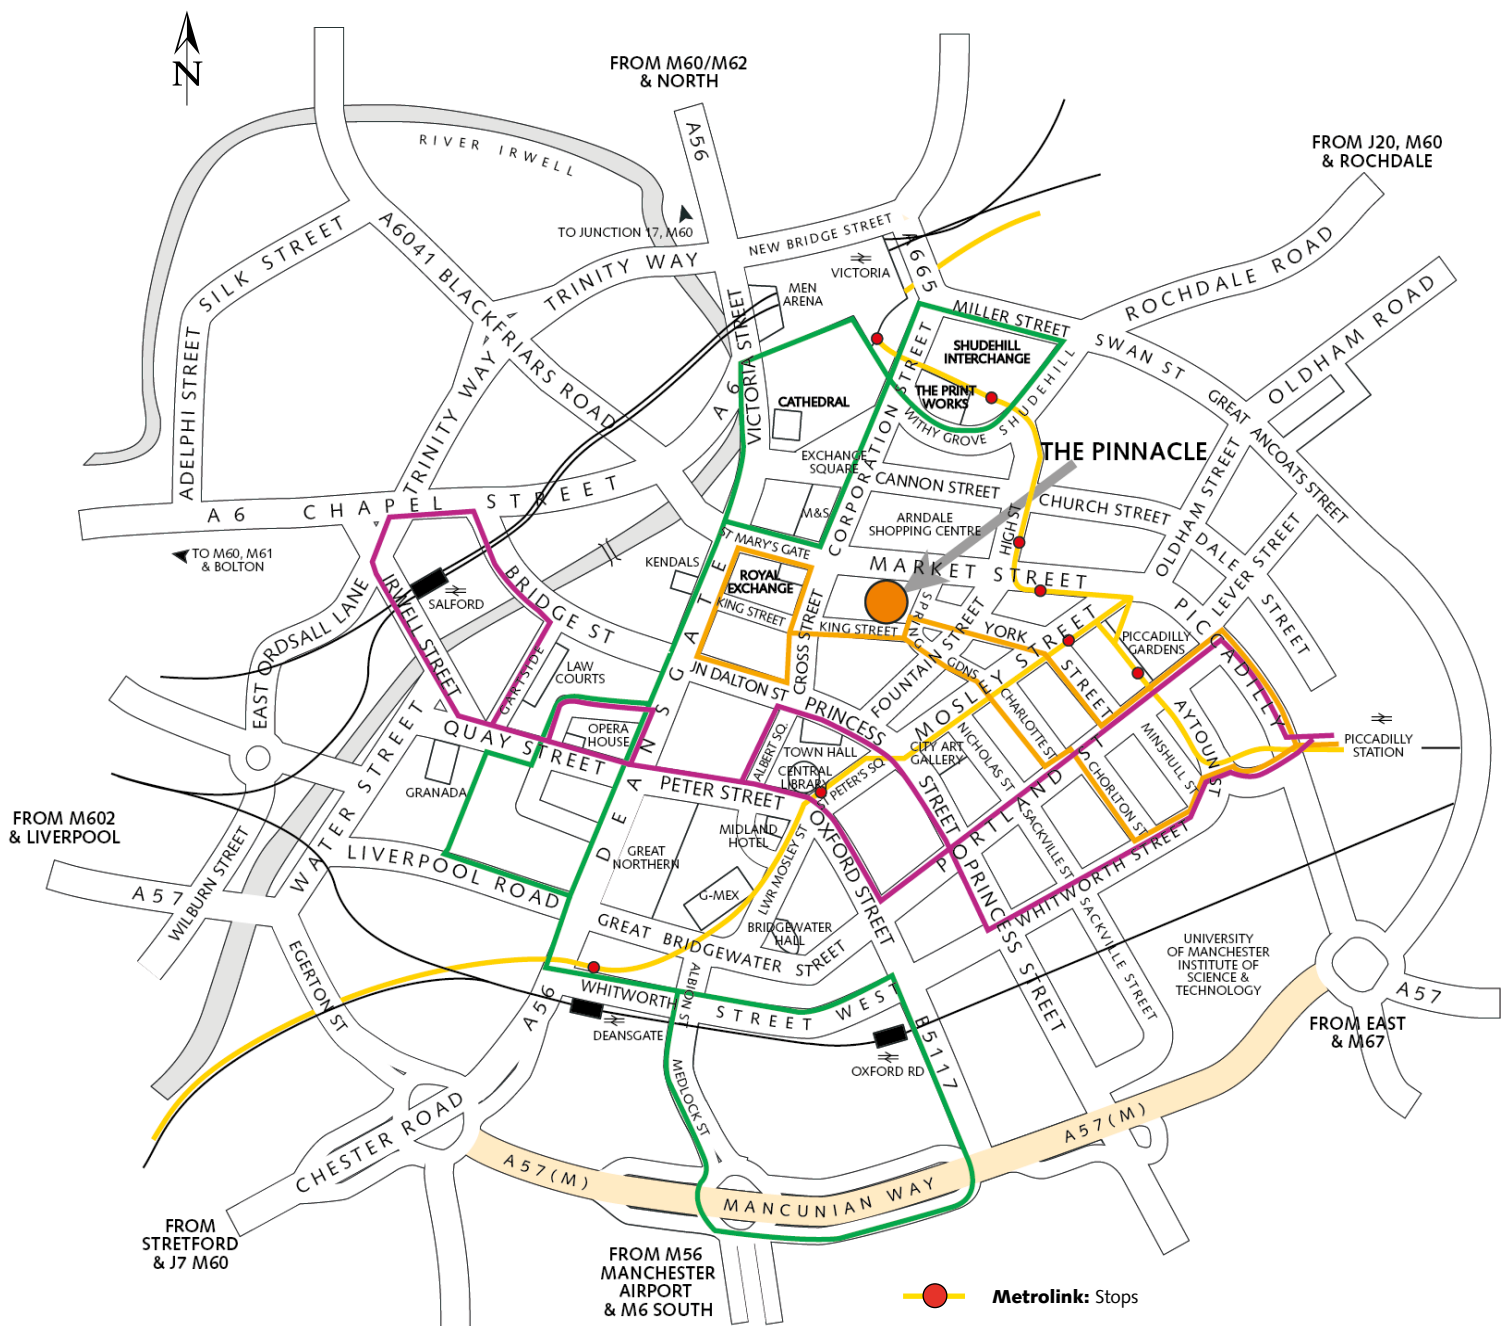

ORBITAL MOTORWAY MAP

VIEW MAP OF CITY CENTRE

-  **Metrolink:** Stops
-  **Shuttle Bus:**
-  Service 1
-  Service 2
-  Service 3
-  **By Rail:** Piccadilly and Victoria Stations.
Approximately 5 minutes by taxi.
-  **By Air:** Manchester Airport.
Approximately 15 minutes by taxi.
-  **Parking:** There is metered street parking immediately outside the offices.

CITY CENTRE MAP

 [BACK TO ORBITAL MOTORWAY MAP](#)

[VIEW OF STREET MAP](#) 

[BACK TO CITY CENTRE MAP](#)

[STREET MAP](#)